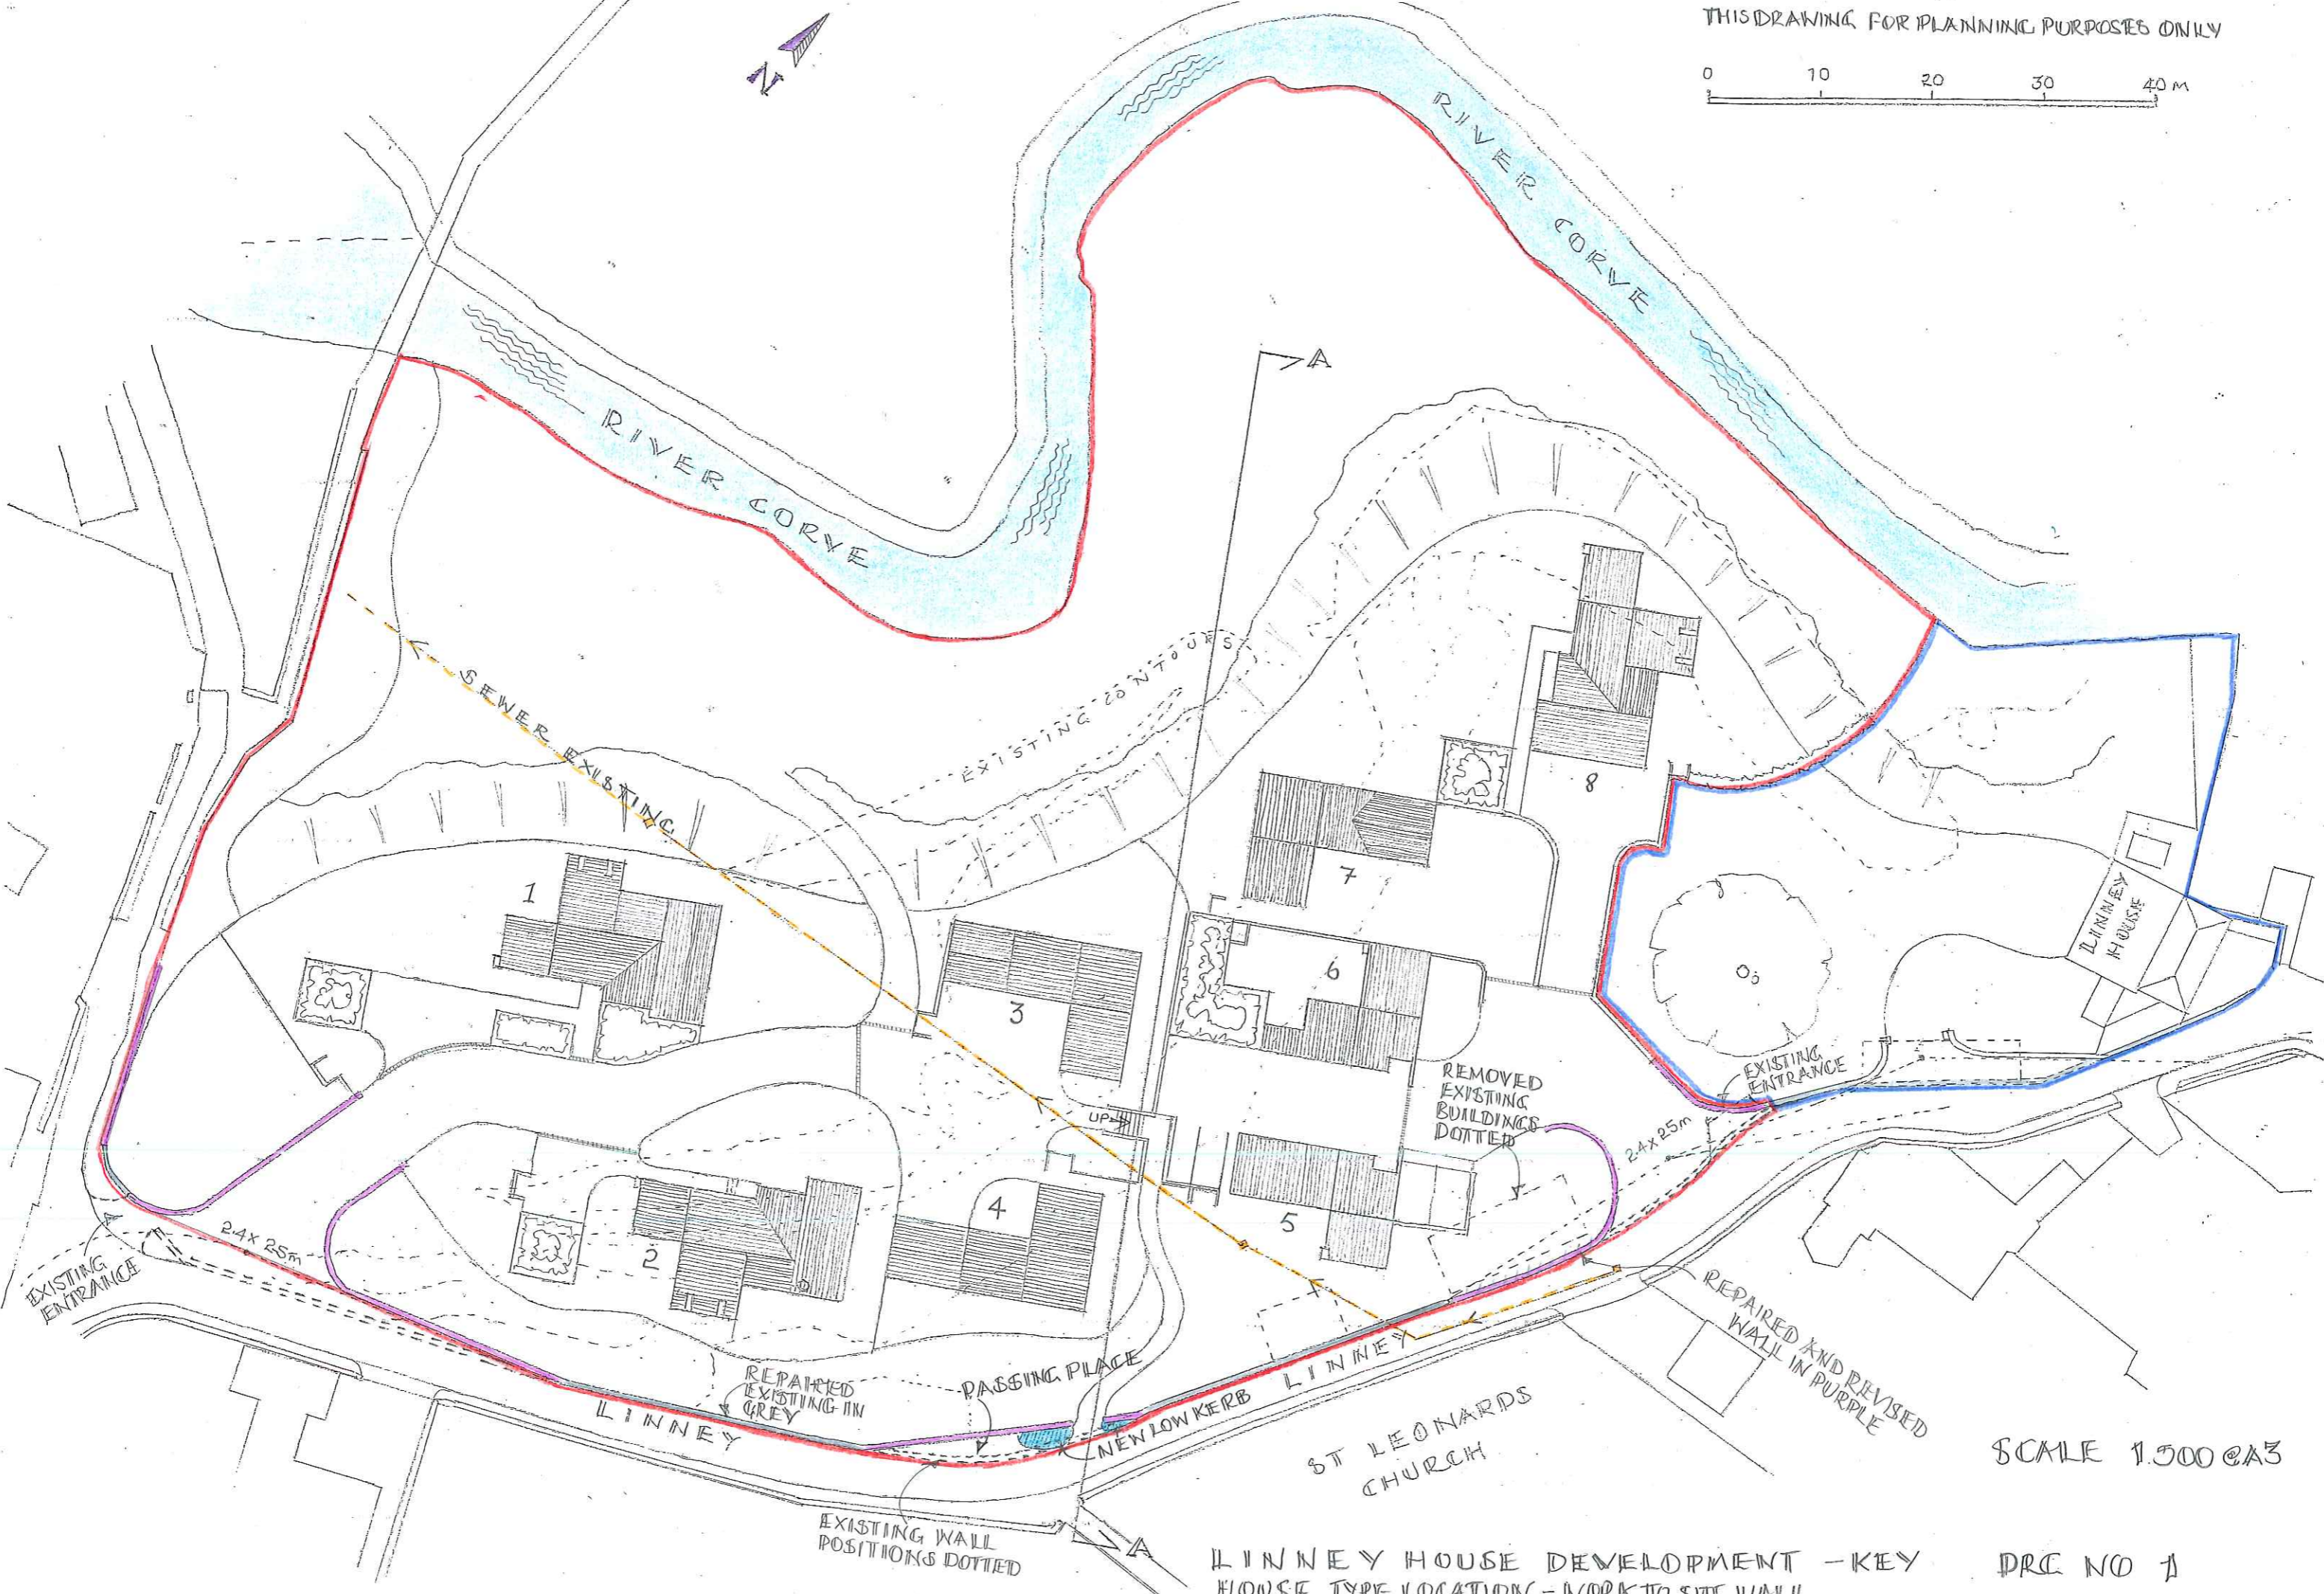

THIS DRAWING FOR PLANNING PURPOSES ONLY

SCALE 1:500 @ A3

LINNEY HOUSE DEVELOPMENT - KEY HOUSE TYPE LOCATION - WORK TO SITE WALL

DRG NO 1