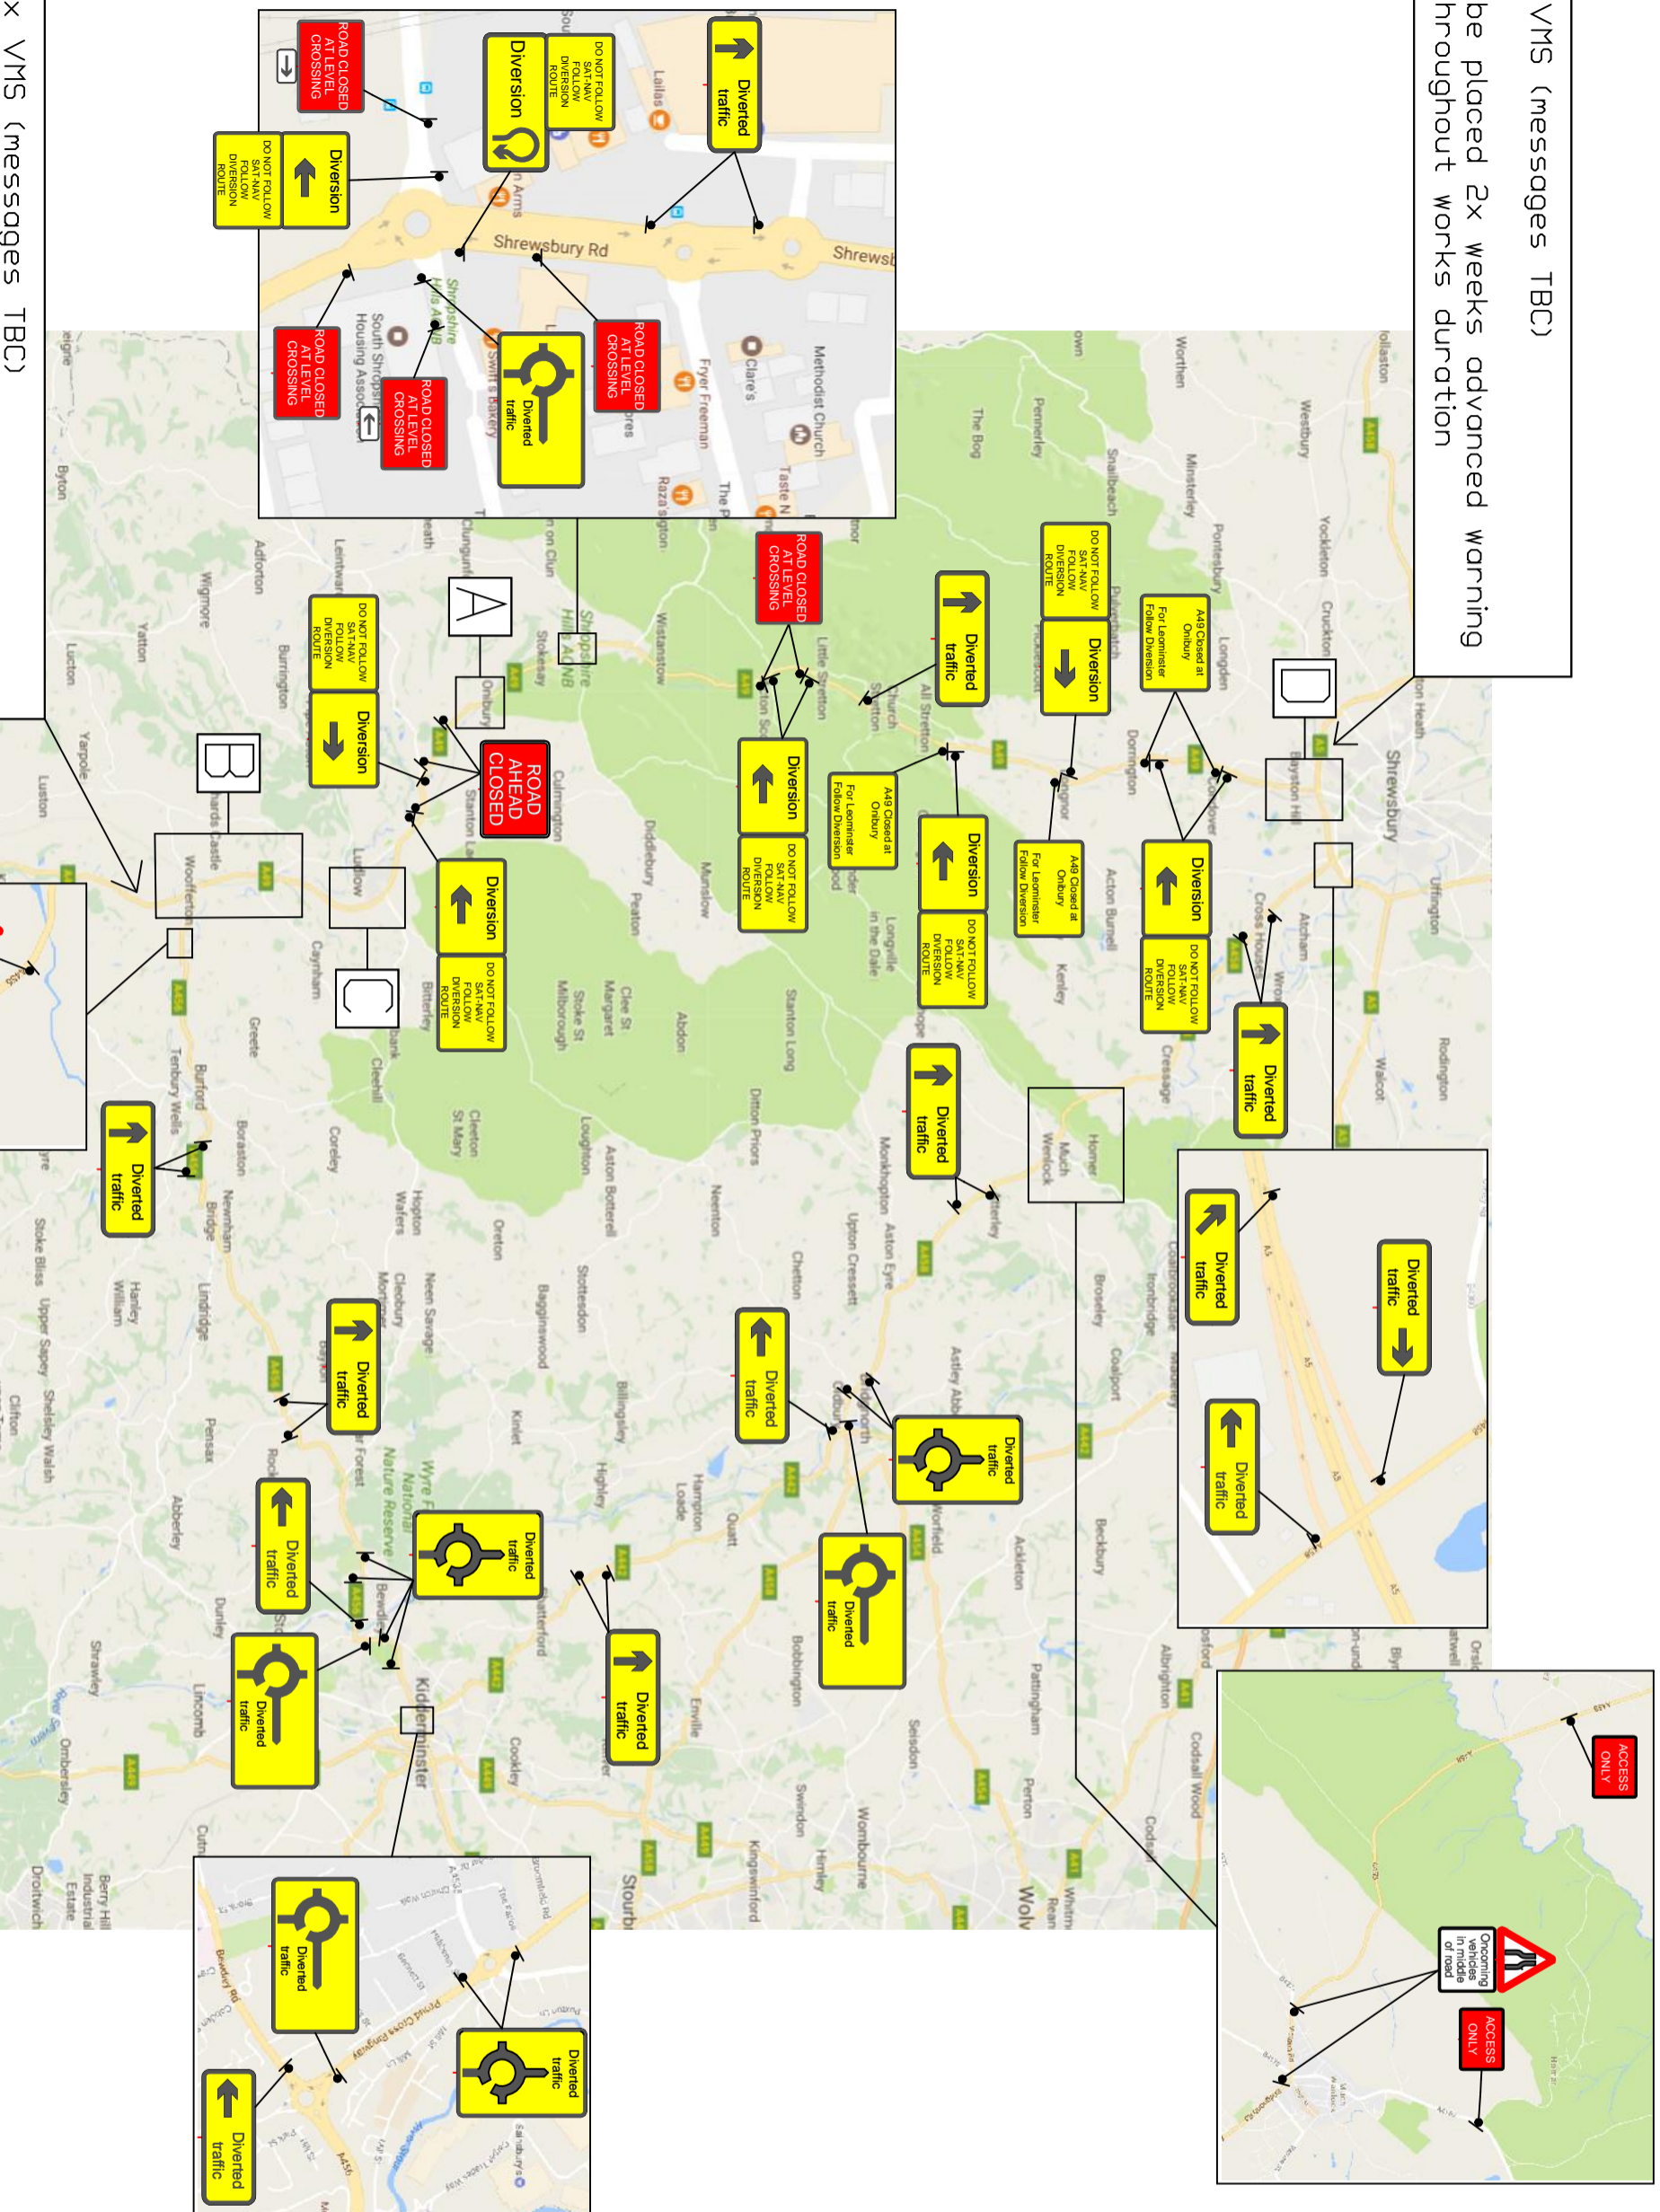

3x VMS (messages TBC)

To be placed 2x weeks advanced warning & throughout works duration

1x VMS (messages TBC)  
To be placed 2x weeks advanced warning & throughout works duration

Centurion Traffic Management  
38, Haight Park Road  
Stourton  
Leeds  
LS10 1RT  
Tel: 0113 277 5360  
E-mail: info@centuriontraffic.com  
www.centuriontraffic.com

Date: 11-04-2017

Scheme: Onbury LC

Traffic Management: Full Closure

Scale:	Drawn	Authorised / Approved
NTS	LM	MS

Crown Copyright. All rights reserved.

Drawing Ref: LM-CTM-0889

Drawings to be read in conjunction with relevant method statement and risk assessment.  
Please check for amendments before use.  
Unauthorized reproduction, infringings, Crown Copyright and may lead to prosecution or civil proceedings.